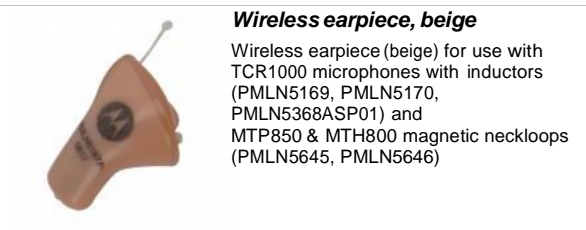

Audio Accessories - Covert Solutions

Wireless earpiece, beige

Wireless earpiece (beige) for use with TCR1000 microphones with inductors (PMLN5169, PMLN5170, PMLN5368ASP01) and MTP850 & MTH800 magnetic neckloops (PMLN5645, PMLN5646)

TCC VARENR.: 17837	
EARPIECE RIGHT EAR (BEIGE)	
Unit of Measure: EA	CE: Yes RTTE: No