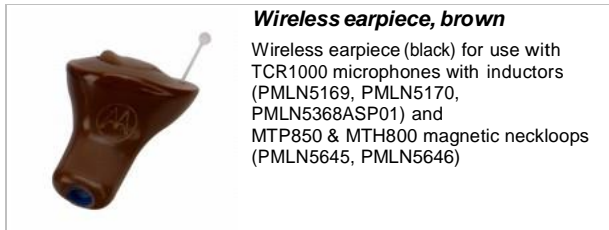

Wireless earpiece, brown

Wireless earpiece (black) for use with TCR1000 microphones with inductors (PMLN5169, PMLN5170, PMLN5368ASP01) and MTP850 & MTH800 magnetic neckloops (PMLN5645, PMLN5646)

NA