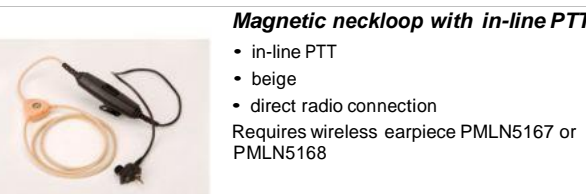

Magnetic neckloop with in-line PTT

1. in-line PTT
   - beige
   - direct radio connection
2. Requires wireless earpiece PMLN5167 or PMLN5168

TCC VARENR.: 18034	
NECK LOOP W IN-LINE PTT, BEIGE	
Unit of Measure: EA	CE: Yes RTTE: Yes