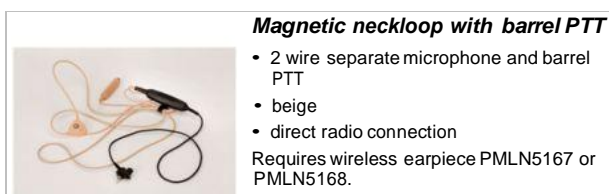

Magnetic neckloop with barrel PTT

1. 2 wire separate microphone and barrel PTT
   - beige
   - direct radio connection
2. Requires wireless earpiece PMLN5167 or PMLN5168.

TCC VARENR.: 18035	
NECK LOOP W BARREL PTT, BEIGE	
Unit of Measure: EA	CE: Yes RTTE: Yes